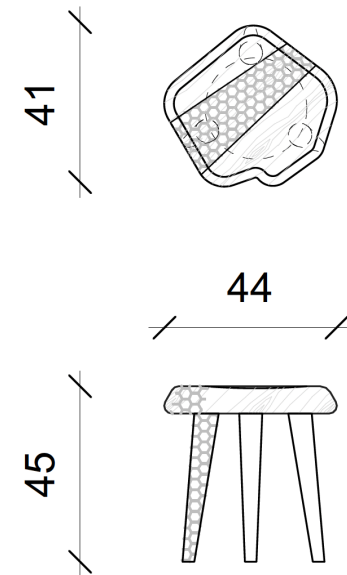

YABA Tabouret _Stool

Dimensions _Dimensions

44 x 41 x Ht 45 cm _ 17,32 x 16,14 x Ht 17,71 inch

Finitions _Finish options

Teck brossé et gougé _ Brushed and Gouged Teak

*Copyright Thierry Lemaire / 14 to 18 weeks of manufacturing excluding shipment lead time