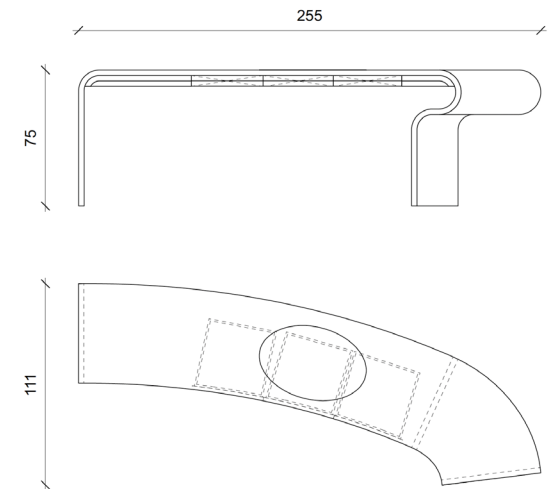

Finitions _Finish options

Cuir Toyine Sellers - XIO.530.02.17.06, tiroirs et pastille en laiton brossé

Toyine Sellers leather - XIO.530.02.17.06, drawers and writing pad in brushed brass