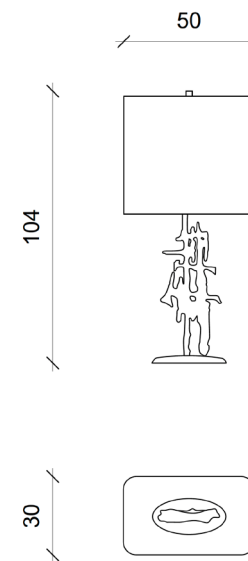

DIREITO Lampe _Lamp

Dimensions _Dimensions

50 x 30 x Ht 104 cm_ 19,68 x 11,81 x Ht 40,94 inch

Finitions _Finish options

Bronze, abat-jour en abaca _Bronze, lampshade in abaca

*Copyright Thierry Lemaire / 14 to 18 weeks of manufacturing excluding shipment lead time