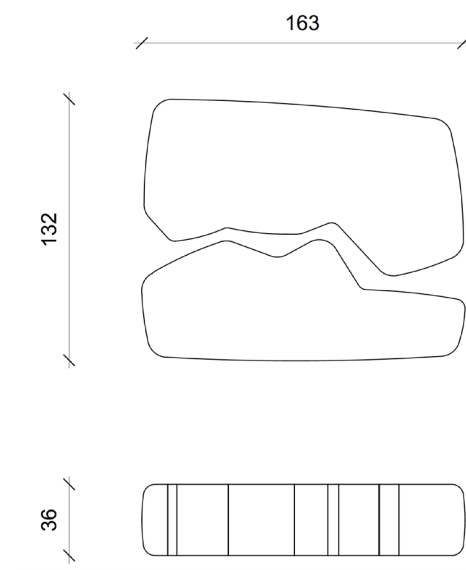

GAM Table Basse _Coffee Table

Dimensions _Dimensions

162,5 x 132 x Ht 36 cm_ 59 x 103,15 x Ht 28,74 inch

Finitions _Finish options

Teck gougé en finition mate, Teck en finition mate_ Gougé teak in mat finish, Teak with mat finish

*Copyright Thierry Lemaire / 14 to 18 weeks of manufacturing excluding shipment lead time