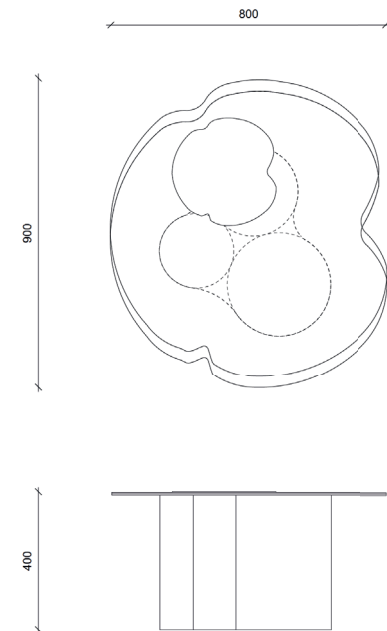

SHAM Table Basse _Coffee Table

Dimensions _Dimensions

90 x 80 x Ht 50cm _35,4 x 31,5 x Ht 19,68 inch

Finitions _Finish options

Bronze _Bronze

*Copyright Thierry Lemaire / 14 to 18 weeks of manufacturing excluding shipment lead time