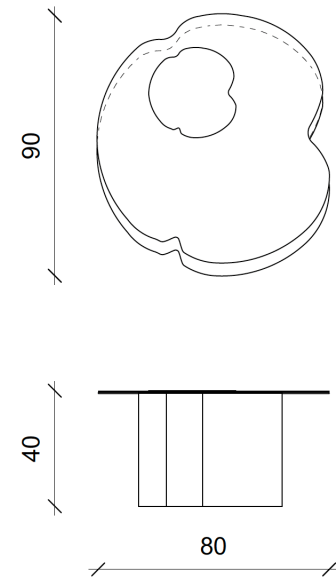

Finitions _Finish options

Plateau en bronze texturé, basse en bronze lisse noirci
_Top in textured bronze, base in smooth blackened
bronze