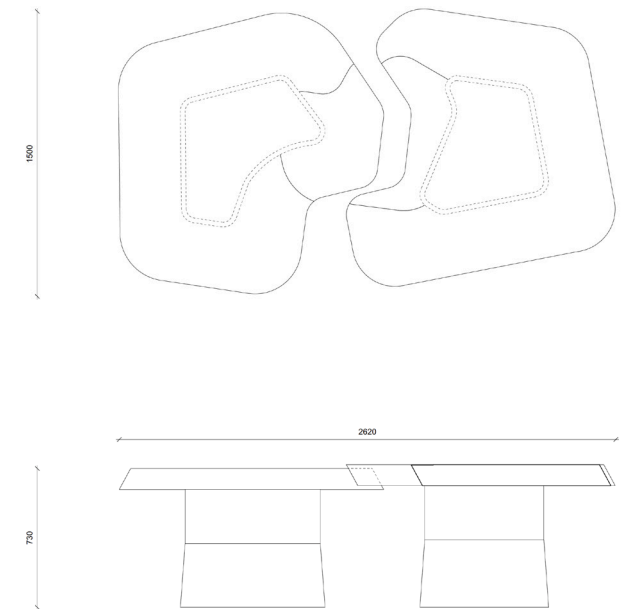

YABA Table basse _ Coffee Table

Dimensions _Dimensions

135 x 82 x Ht38 cm_53,1 x 32,2 x Ht14,9 inch

Finitions _Finish options

Bronze patiné _Patinated bronze

*Copyright Thierry Lemaire / 14 to 18 weeks of manufacturing excluding shipment lead time