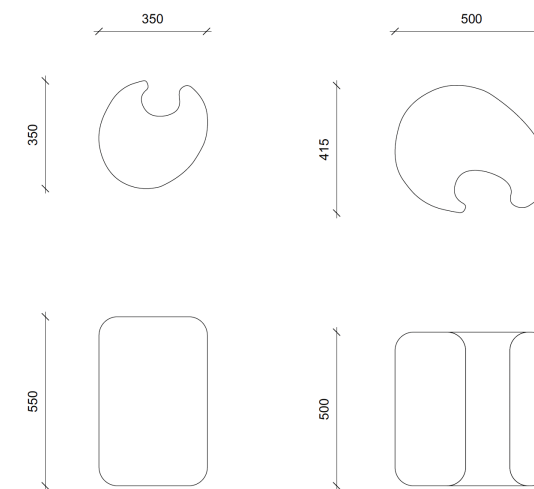

Finitions _Finish options

Teck massif huilé _Solid oiled Teck

Teck massif brossé _Solid brushed Teck

Travertin _Travertine