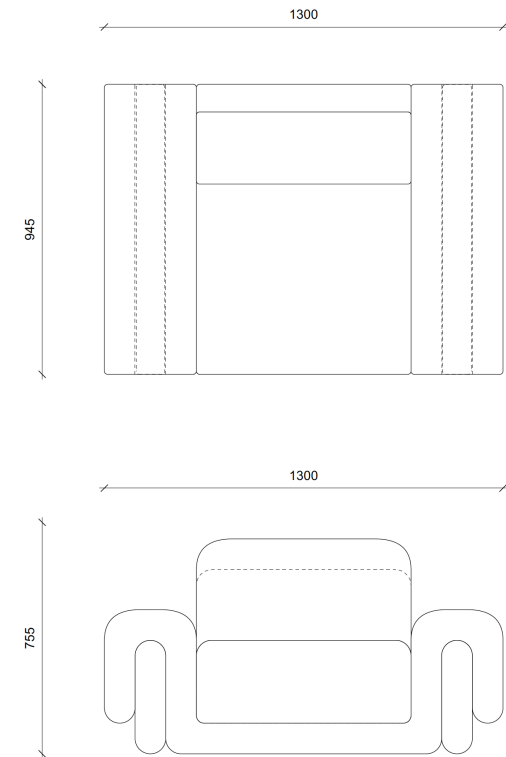

TOSI Fauteuil _ Armchair

Dimensions _Dimensions

130 x 94.5 x Ht70 cm_ 118 x 37 x Ht 57 inch 7 mL

Finitions _Finish options

Piètement tissu _Base in fabric

Revêtement tissu _Upholstered in fabric

*Copyright Thierry Lemaire / 14 to 18 weeks of manufacturing excluding shipment lead time