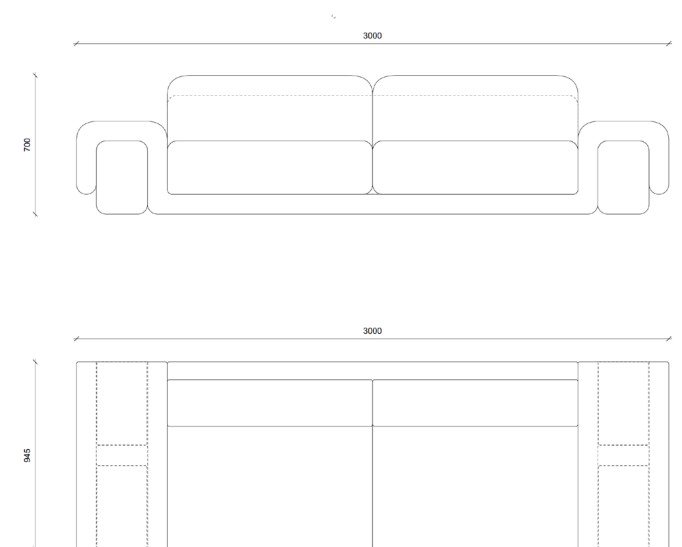

TOSI Canapé _ Sofa

Dimensions _Dimensions

300 x 94.5 x Ht70 cm_ 118 x 37 x Ht 27,5 inch 25 mL

Finitions _Finish options

Piètement tissu _Base in fabric

Revêtement tissu _Upholstered in fabric

*Copyright Thierry Lemaire / 14 to 18 weeks of manufacturing excluding shipment lead time