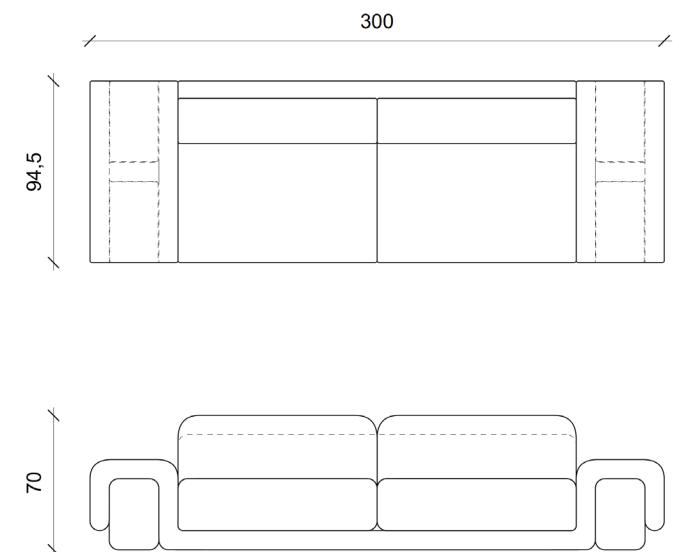

TOSI Canapé _ Sofa

Dimensions _Dimensions

300 x 94.5 x Ht70 cm_ 118 x 37 x Ht 27,5 inch 25 mL

Finitions _Finish options

Piètement tissu _Base in fabric

Revêtement tissu _Upholstered in fabric

*Copyright Thierry Lemaire / 14 to 18 weeks of manufacturing excluding shipment lead time