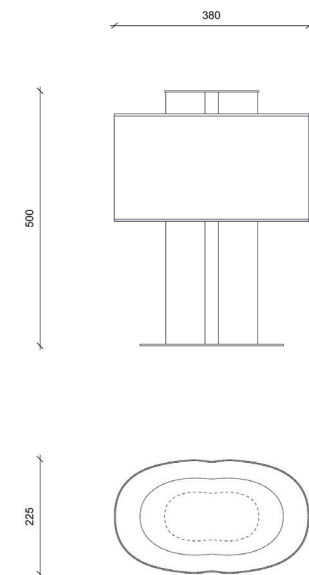

SEIZ Lampe _ Table lamp

Dimensions _Dimensions

38 x 22,5 x Ht 50cm _14,9 x 8,8 x 19,68 inch

Finitions _Finish options

Liquidambar fumé, laque et métal bronze médaille, abat-jour en Abaca

_Smoke Liquidambar, lacquer and brass with a bronze finish, lampshade in Abaca

*Copyright Thierry Lemaire / 14 to 18 weeks of manufacturing excluding shipment lead time