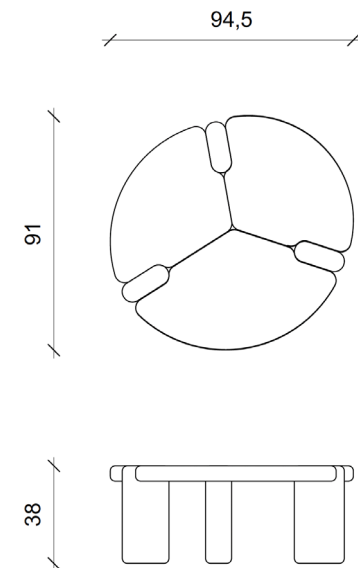

Finitions _Finish options

Chêne Brossé noirci et Noyer grand brillant _Brushed oak
and high gloss walnut

*Copyright Thierry Lemaire / 14 to 18 weeks of manufacturing excluding shipment lead time