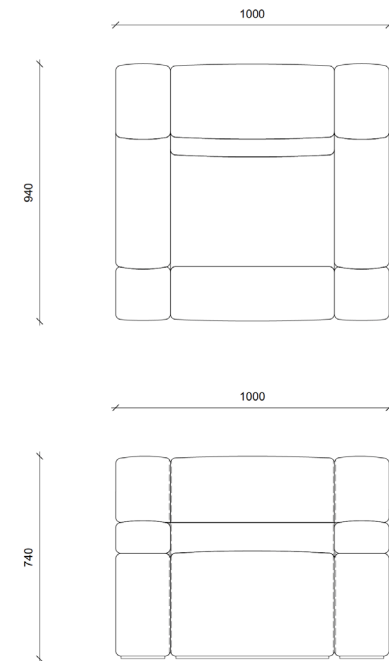

## MEKAH Fauteuil \_Armchair

Dimensions \_Dimensions

100 x 94 x Ht74 cm\_39,4 x 37 x 29,1inch

5 mL

Finitions \_Finish options

Revêtement tissu \_Upholstered in fabric

\*Copyright Thierry Lemaire / 14 to 18 weeks of manufacturing excluding shipment lead time