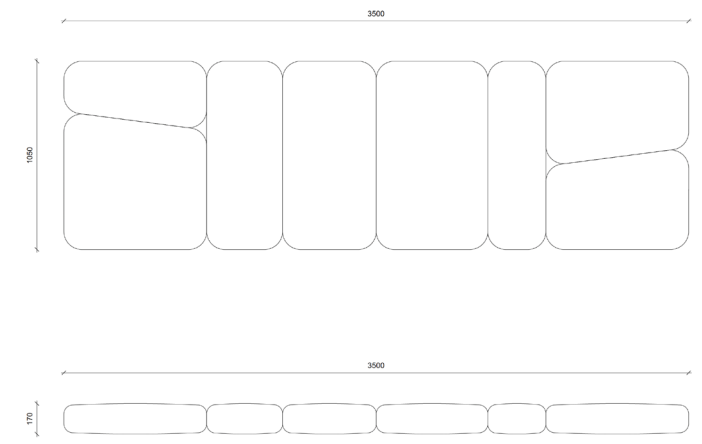

LEEBA Tête de lit_ Bedhead

Dimensions _Dimensions

350 x 17 x Ht105 cm_ 137,8 x 6,7 x
41,33inch

11 ML

Finitions _Finish options

Revêtement tissu _Upholstered in fabric

*Copyright Thierry Lemaire / 14 to 18 weeks of manufacturing excluding shipment lead time