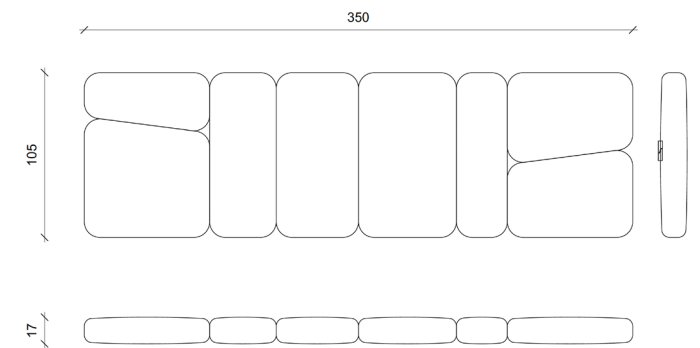

LEEBA Tête de lit_ Bedhead

Dimensions _Dimensions

350 x 17 x Ht105 cm_ 137,8 x 6,7 x
41,33inch

11 ML

Finitions _Finish options

Revêtement tissu _Upholstered in fabric

*Copyright Thierry Lemaire / 14 to 18 weeks of manufacturing excluding shipment lead time