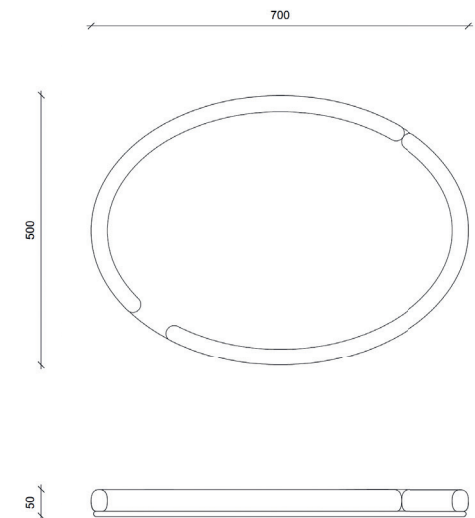

Finitions _Finish options

Teck massif huilé _Solid oiled Teck

Teck massif brossé _Solid brushed Teck

*Copyright Thierry Lemaire / 14 to 18 weeks of manufacturing excluding shipment lead time