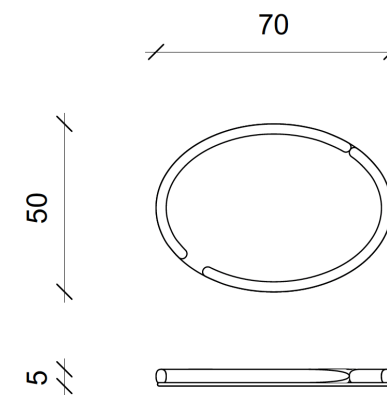

Finitions _Finish options

Teck massif huilé _Solid oiled Teck

Teck massif brossé _Solid brushed Teck

*Copyright Thierry Lemaire / 14 to 18 weeks of manufacturing excluding shipment lead time