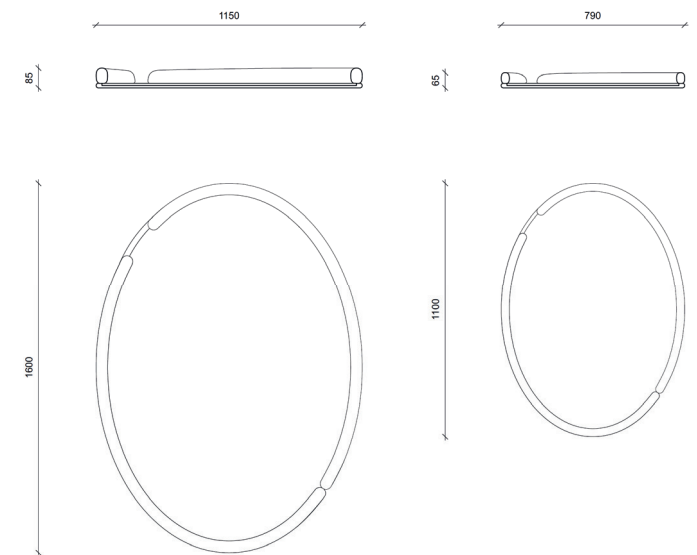

LEEBA Miroir _Mirror

Dimensions _Dimensions

79 x 6,5 x Ht 110 cm_ 31,1 x 2,55 x Ht 43,3 inch
115 x 8,5 x Ht160 cm_ 45,27 x 3,35 x Ht 63 inch

Finitions _Finish options

Cadre en chêne brossé et miroir _Frame in brushed oak and mirror.

*Copyright Thierry Lemaire / 14 to 18 weeks of manufacturing excluding shipment lead time