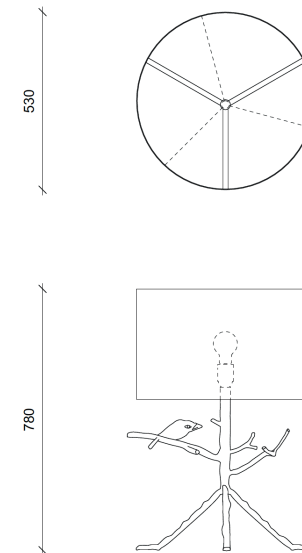

KEDIS Lampe _Lamp

Dimensions _Dimensions

D 53 x Ht 78cm _20,86 x 30,7 inch

Finitions _Finish options

Base en bronze, abat-jour en abaca _Base in bronze and lampshade in abaca.

*Copyright Thierry Lemaire / 14 to 18 weeks of manufacturing excluding shipment lead time