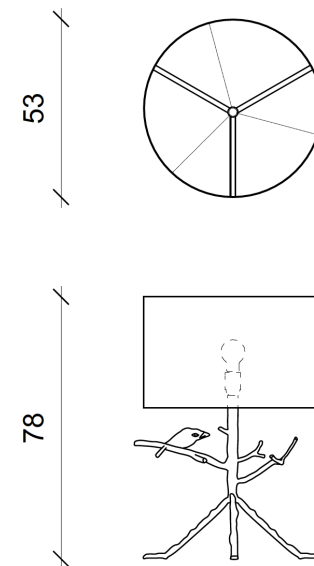

KEDIS Lampe _Lamp

Dimensions _Dimensions

D 53 x Ht 78cm _20,86 x 30,7 inch

Finitions _Finish options

Base en bronze, abat-jour en abaca _Base in bronze and lampshade in abaca.

*Copyright Thierry Lemaire / 14 to 18 weeks of manufacturing excluding shipment lead time