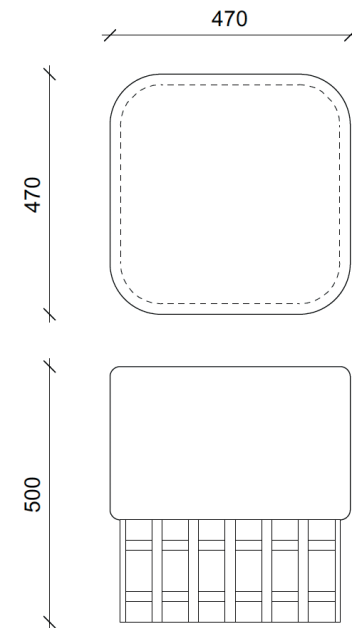

Guéridon _Side table

Dimensions _Dimensions

47 x 47 x Ht 50cm _ 18,5 x 18,5 x 19,7 inch

Finitions _Finish options

Bronze patiné texturé _Textured Bronze

*Copyright Thierry Lemaire / 14 to 18 weeks of manufacturing excluding shipment lead time