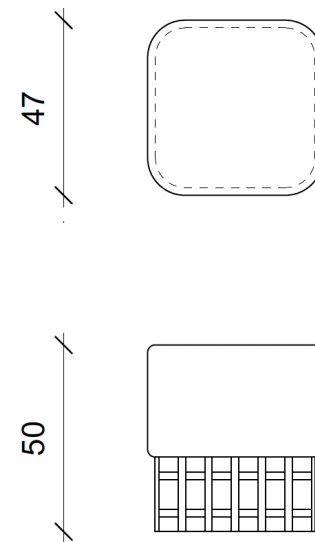

## KAEL Guéridon \_Side Table

Dimensions \_Dimensions

47 X 47 x Ht 50cm \_18,5 x 18,5 x 19,7 inch

Finitions \_Finish options

Bronze massif texturé \_Textured solid bronze

\*Copyright Thierry Lemaire / 14 to 18 weeks of manufacturing excluding shipment lead time