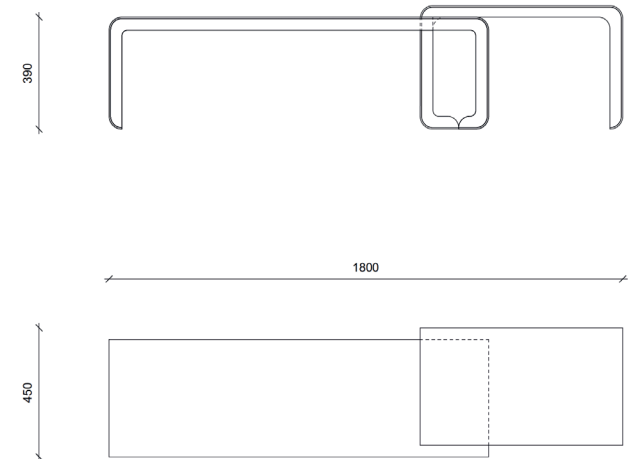

KABA Banc _Bench

Dimensions _Dimensions

180 x 39 x Ht 43 cm _ 70,8 x 15,4 x 16,9 inch

Finitions _Finish options

Bronze et laiton poli _Bronze and polished brass

*Copyright Thierry Lemaire / 14 to 18 weeks of manufacturing excluding shipment lead time