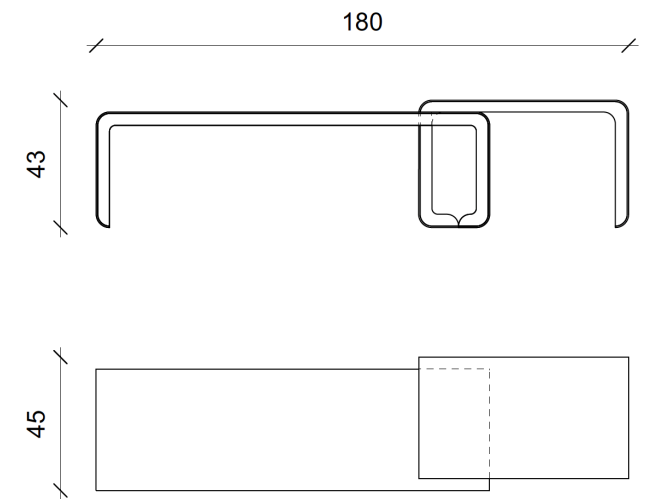

## KABA Banc \_Bench

Dimensions \_Dimensions

180 x 45 x Ht 43 cm \_ 70,8 x 17,7 x 16,9 inch

Finitions \_Finish options

Bronze et laiton poli \_Bronze and polished brass

\*Copyright Thierry Lemaire / 14 to 18 weeks of manufacturing excluding shipment lead time