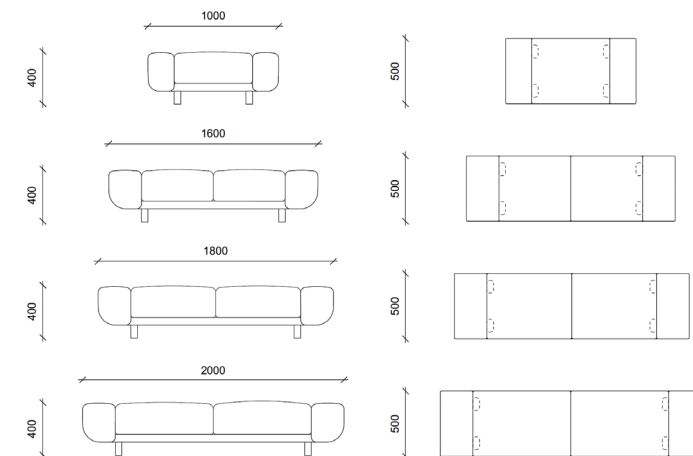

Finitions _Finish options

Piètement chêne ou tissu _Base in oak or fabric
Revêtement tissu _Upholstered in fabric

*Copyright Thierry Lemaire / 14 to 18 weeks of manufacturing excluding shipment lead time