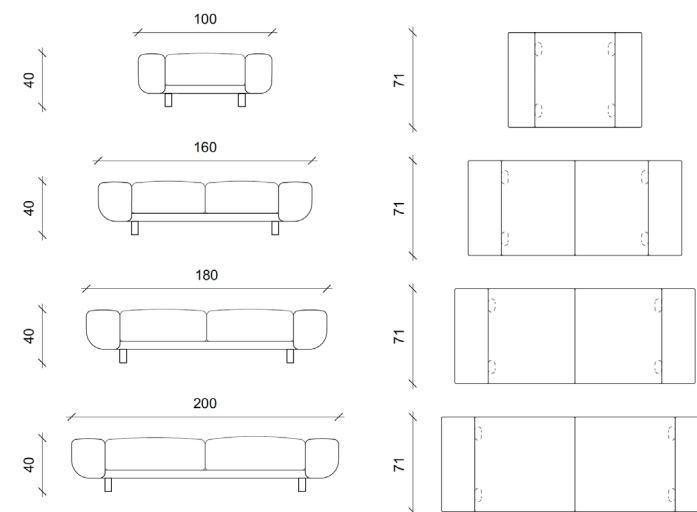

Finitions _Finish options

Piètement chêne ou tissu _Base in oak or fabric
Revêtement tissu _Upholstered in fabric

*Copyright Thierry Lemaire / 14 to 18 weeks of manufacturing excluding shipment lead time