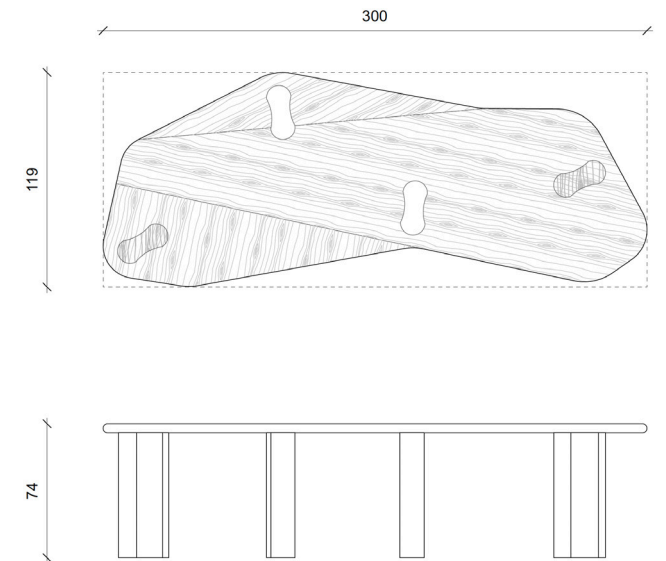

JAKA Table _Table

Dimensions _Dimensions

300 x 118,5 x Ht 74cm _118,1 x 46,65 x Ht 29,1 inch
250 x 100 x Ht 74cm _98,4 x 39,37 x Ht 29,1 inch

Finitions _Finish options

Plateau en chêne massif noirci, piétements en ebène vert verni satin.

_Top in solid blackened and brushed oak, base in Green ebony satin finish.

*Copyright Thierry Lemaire / 14 to 18 weeks of manufacturing excluding shipment lead time