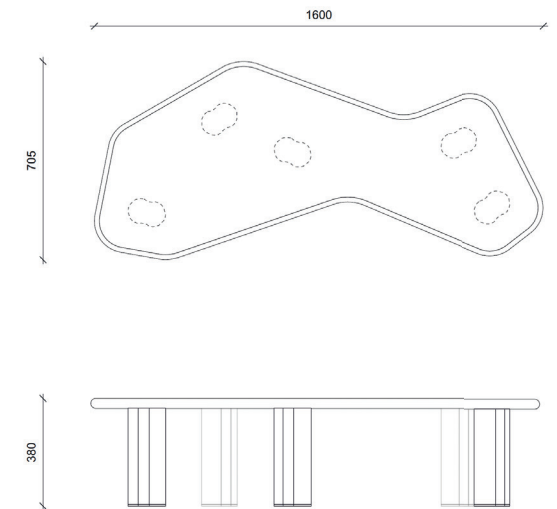

JAKA Table Basse _Coffee Table

Dimensions _Dimensions

160 x 70,5 x Ht38 cm_ 62,99 x 27,75 x Ht 14,9 inch

Finitions _Finish options

Plateau en Tamo laqué, piètement en laque et cuivre brossé.

Lacquered Tamo wood top, legs in lacquer and brushed copper

*Copyright Thierry Lemaire / 14 to 18 weeks of manufacturing excluding shipment lead time