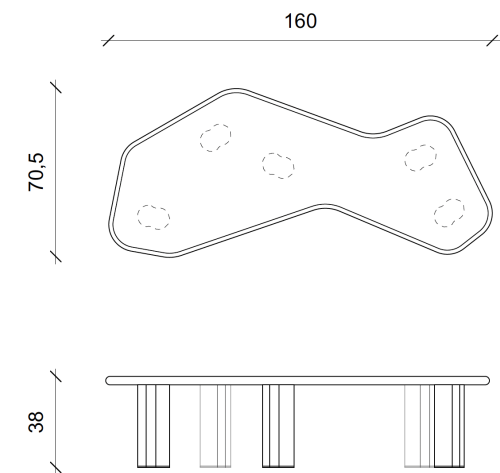

JAKA Table Basse _Coffee Table

Dimensions _Dimensions

160 x 70,5 x Ht38 cm_ 62,99 x 27,75 x Ht 14,9 inch

Finitions _Finish options

Plateau en Tamo laqué, piètement en laque et cuivre brossé.

Lacquered Tamo wood top, legs in lacquer and brushed copper

*Copyright Thierry Lemaire / 14 to 18 weeks of manufacturing excluding shipment lead time