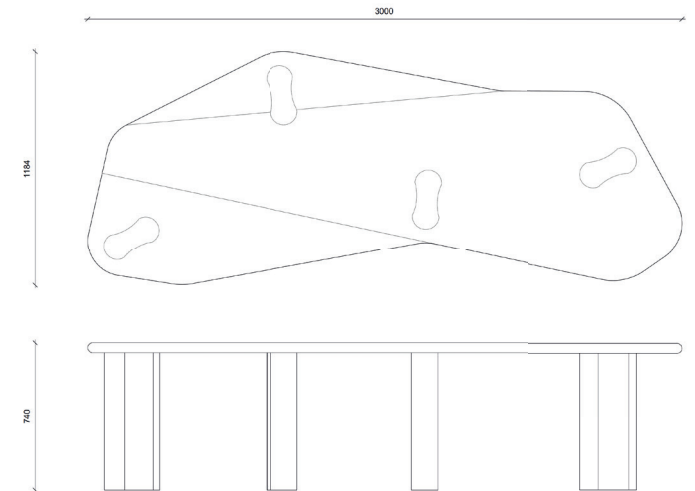

Finitions _Finish options

Plateau en chêne massif noirci, piétements en ebène vert verni satin.

_Top in solid blackened and brushed oak, base in Green ebony satin finish.