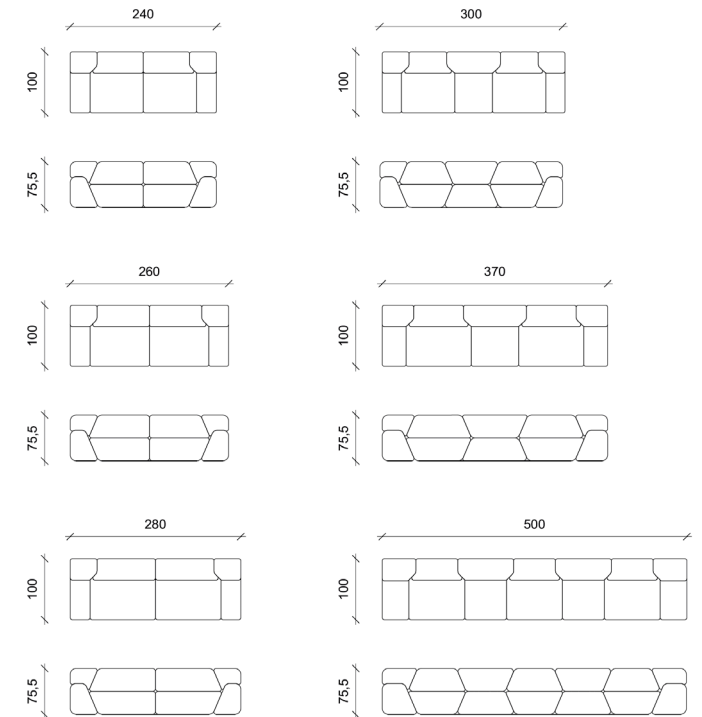

Finitions _Finish options

Revêtement tissu _Upholstered in fabric

*Copyright Thierry Lemaire / 14 to 18 weeks of manufacturing excluding shipment lead time