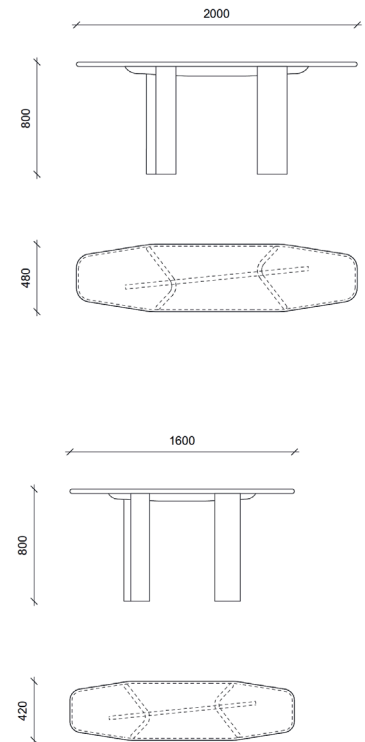

CANALA Console _Console

Dimensions _Dimensions

160 x 42 x Ht80cm _ 63 x 16,5 x Ht31,5 inch

Finitions _Finish options

Chêne brossé et chêne gougé naturel verni mat, traverse en ébène vert.

_Natural smooth and gouged wood, crosspiece in green ebony.

*Copyright Thierry Lemaire / 14 to 18 weeks of manufacturing excluding shipment lead time