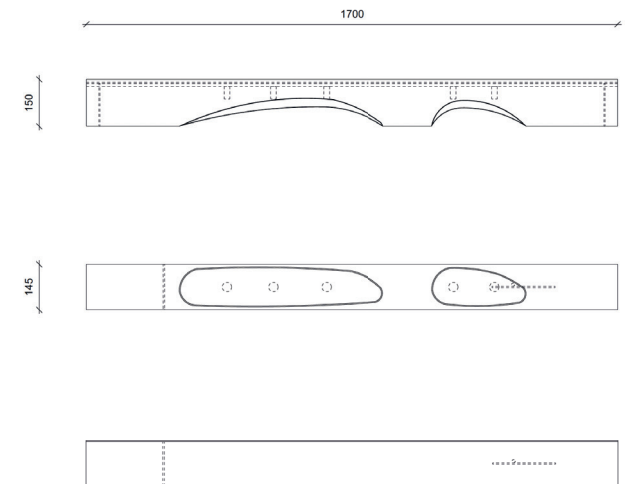

BEAUNE Suspension _Pendant

Dimensions _Dimensions

170 x 35,8 x Ht180cm_67 x 14 x 70,8 inch

Finitions _Finish options

Bronze médaille _Antic bronze

*Copyright Thierry Lemaire / 14 to 18 weeks of manufacturing excluding shipment lead time