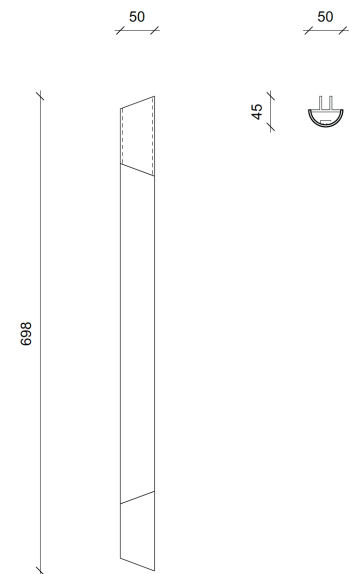

## BASTION Applique\_ Wall sconce

Dimensions \_Dimensions

50 x 70 x Ht700cm\_ 19,7 x 27,6 x 275,6 inch

Finitions \_Finish options

Bronze médaille texturé et bronze médaille \_Textured antic bronze and antic bronze.

\*Copyright Thierry Lemaire / 14 to 18 weeks of manufacturing excluding shipment lead time