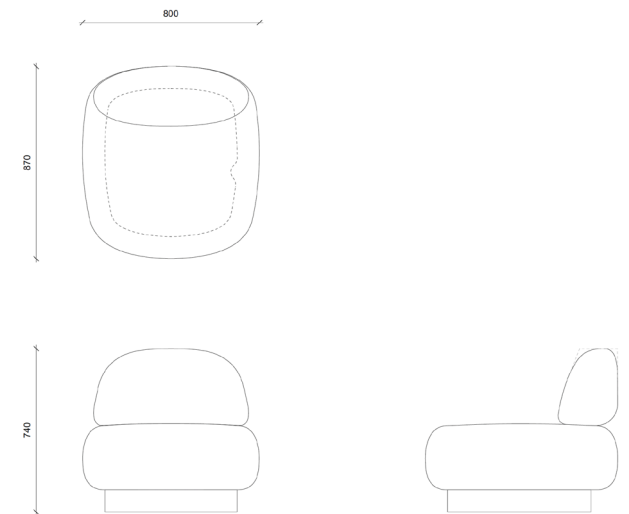

NIKO Chauffeuse _Lounge Chair

Dimensions _Dimensions

170 x 35,8 x Ht180cm_67 x 14 x 70,8 inch 4,5 mL

Finitions _Finish options

Piètement en laiton poli, aluminium poli ou cuivre brossé, tissu.

_Base in polished brass, polished aluminum or brushed copper, upholstered in fabric (COM)

*Copyright Thierry Lemaire / 14 to 18 weeks of manufacturing excluding shipment lead time