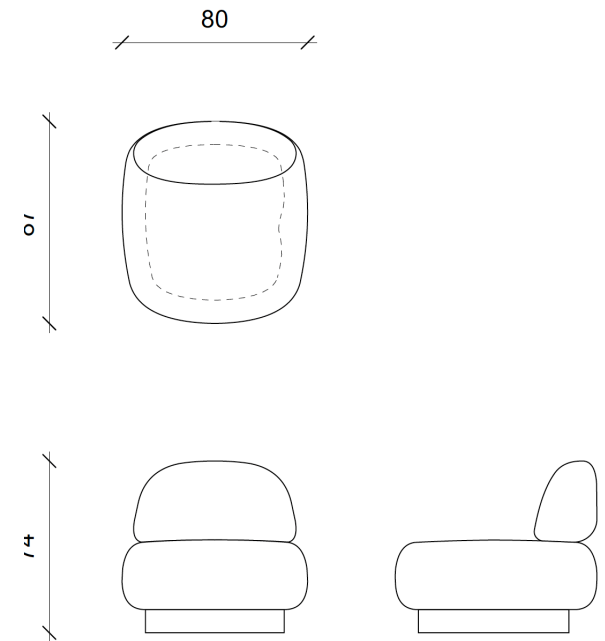

## NIKO Chauffeuse \_Lounge Chair

Dimensions \_Dimensions

80 x 87 x Ht 74 cm \_ 31,49 x 34,25 x Ht 29,13 inch 4,5 mL

Finitions \_Finish options

Piètement en laiton poli/ aluminium poli/ cuivre brossé,  
revêtement tissu\_ Base in polished brass/polished  
aluminum/brushed copper, upholstered in fabric

### Dimensions \_Dimensions

110 x 89 x Ht 74 cm \_ 43,3 x 35 x Ht 29,13 inch