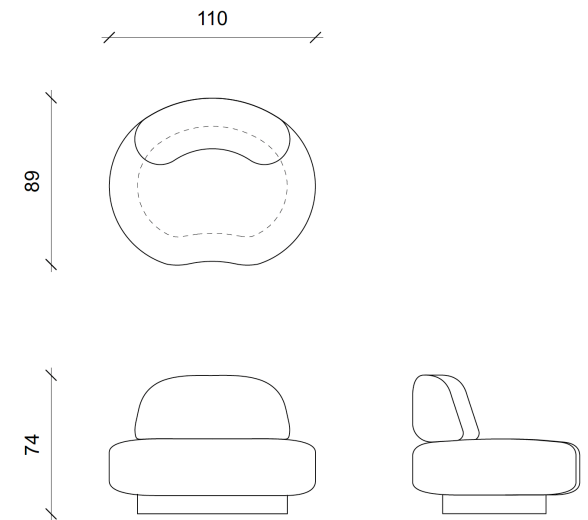

*Copyright Thierry Lemaire / 14 to 18 weeks of manufacturing excluding shipment lead time