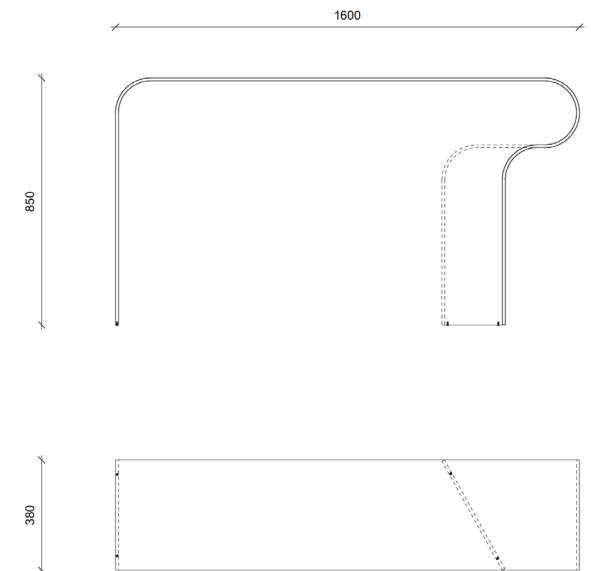

TWIST MDS Console _Console

Dimensions _Dimensions

160 x 38 x Ht 85cm _62,99 x 14,96 x Ht 33,46 inch

Finitions _Finish options

Travertin Alabastrino _Alabastrino travertine
Aluminium laqué, RAL au choix _Lacquered aluminum,
RAL to be selected

*Copyright Thierry Lemaire / 14 to 18 weeks of manufacturing excluding shipment lead time