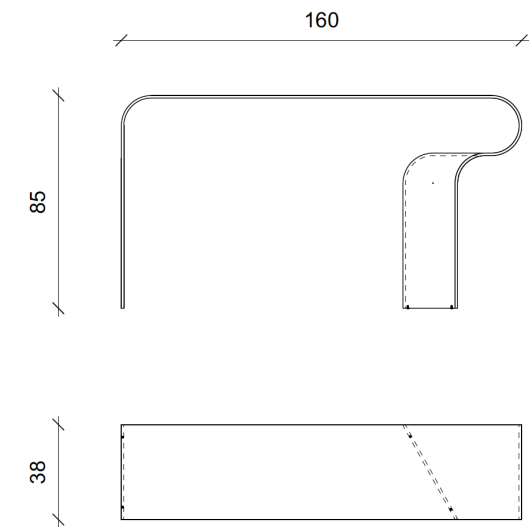

## TWIST MDS Console \_Console

Dimensions \_Dimensions

160 x 38 x Ht 85cm \_62,99 x 14,96 x Ht 33,46 inch

Finitions \_Finish options

Travertin Alabastrino \_Alabastrino travertine

\*Copyright Thierry Lemaire / 14 to 18 weeks of manufacturing excluding shipment lead time