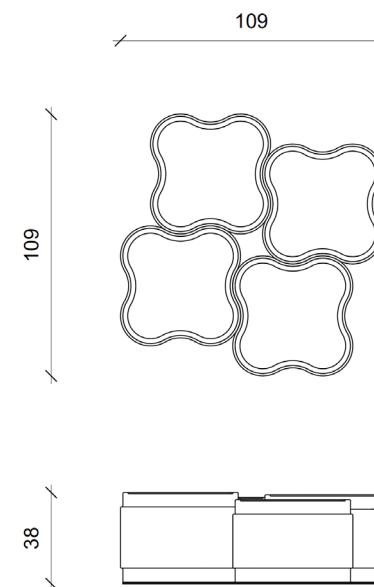

## LOTUS Table Basse \_ Coffee Table

Dimensions \_Dimensions

50 x 50 x Ht 38cm\_19,7 x Ht 14,96 inch

Finitions \_Finish options

Travertin Alabastrino \_Alabastrino travertine

Marbre Vert Saint Denis \_Green Saint Denis Marble

\*Copyright Thierry Lemaire / 14 to 18 weeks of manufacturing excluding shipment lead time