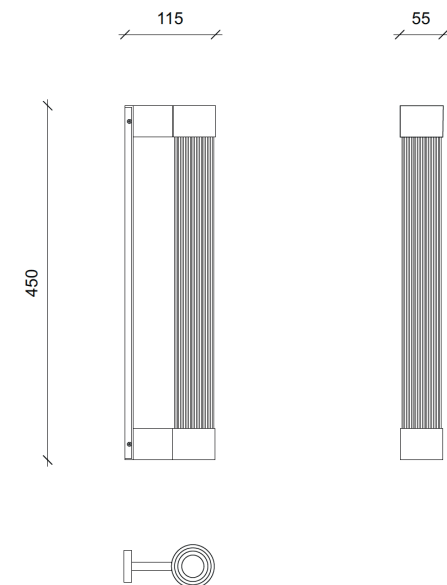

CONSTANTINE Applique _Sconce

Dimensions _Dimensions

5 x 11,4 x Ht 45 cm _1,96 x 4,3 x 17,7 inch

Finitions _Finish options

Laiton bronze médaille, 2 LED

_Brass with a bronze finish, 2 LED

*Copyright Thierry Lemaire / 14 to 18 weeks of manufacturing excluding shipment lead time