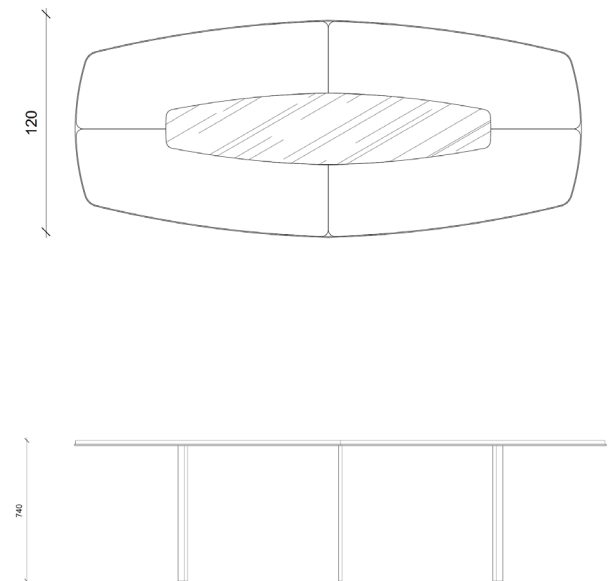

BERRADA Table _Table

Dimensions _Dimensions

280 x 120 x Ht 74 cm _ 110,2 x 47,2 x Ht 29,13 inch

Finitions _Finish options

Travertin Alabastrino _Alabastrino Travertine

*Copyright Thierry Lemaire / 14 to 18 weeks of manufacturing excluding shipment lead time