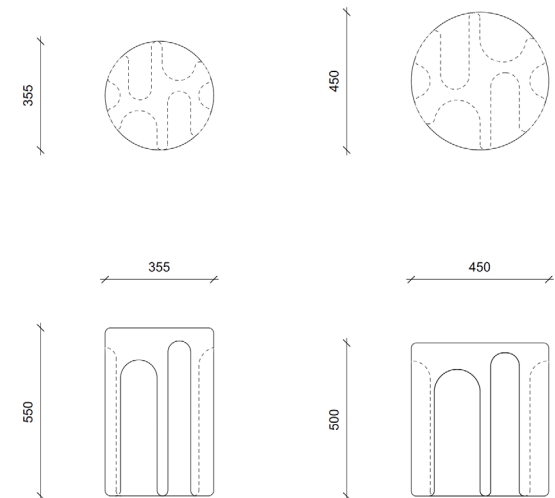

ARCA Guéridon _ Side table

Dimensions _Dimensions

45 x 45 x Ht 50cm_17,71 x Ht 19,68 inch

35 x 35 x Ht 55cm _13,77 x Ht 21,65 inch

Finitions _Finish options

Travertin Alabastrino _Alabastrino travertine

*Copyright Thierry Lemaire / 14 to 18 weeks of manufacturing excluding shipment lead time