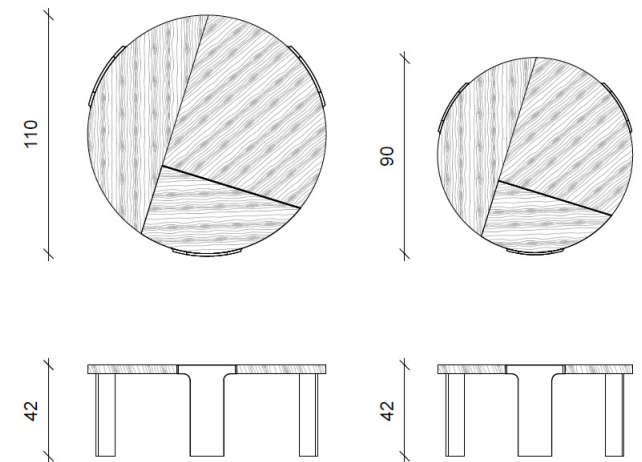

VANEAU B Table Basse _Coffee Table

Dimensions _Dimensions

Ø 90 X 42 cm _ 35,4 x 16,5 inch

Ø 110 X 42 cm _ 43,3 x 16,5 inch

Finitions _Finish options

Plateau en ebène de Macassar grand brillant, jonc cuivre poli, piètements acier noirci _High gloss Macassar Ebony tabletop, polished copper rod, blackened steel legs

*Copyright Thierry Lemaire / 14 to 18 weeks of manufacturing excluding shipment lead time