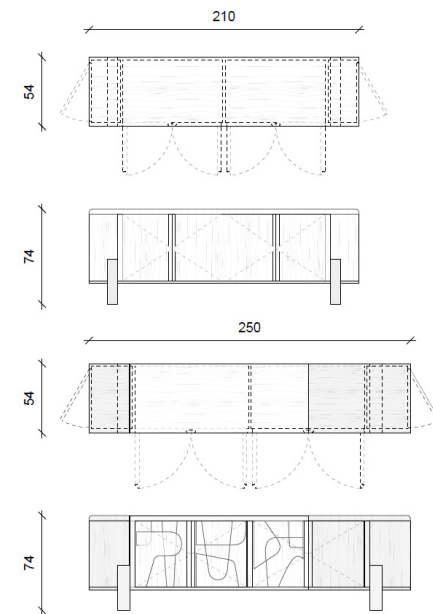

U Meuble Bas _Sideboard

Dimensions _Dimensions

210 x 54 x Ht74 cm_ 82,67 x 21,3 x Ht 29,1 inch

250 x 54 x Ht74 cm_ 98,4 x 21,3 x Ht 29,1 inch

Finitions _Finish options

Orme mat, piètement en plexiglass _ Matte elm wood, feet in plexiglass

Epicéa brossé, piètement en plexiglass _ Brushed spruce wood, feet in plexiglass

Fraké grand brillant et chêne gougé, piètement en plexiglass _ Matte elm wood, feet in plexiglass

*Copyright Thierry Lemaire / 14 to 18 weeks of manufacturing excluding shipment lead time