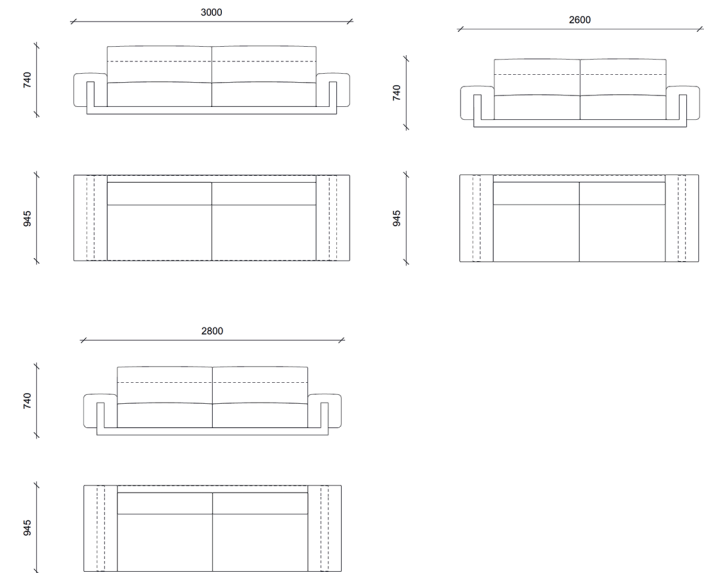

U Canapé _Sofa

Dimensions _Dimensions

260 x 47 x Ht 50cm	_	102 x 37 x Ht 27,9 inch	15 mL
280 x 47 x Ht 50cm	_	110 x 37 x Ht 27,9 inch	16 mL
300 x 47 x Ht 50cm	_	118 x 37 x Ht 27,9 inch	21 mL

Finitions _Finish options

Piètement en Mélèze grand brillant, tissu _High gloss smoked larch base, upholstered in fabric (COM)

Piètement en chêne, tissu _Oak base, upholstered in fabric (COM)

*Copyright Thierry Lemaire / 14 to 18 weeks of manufacturing excluding shipment lead time