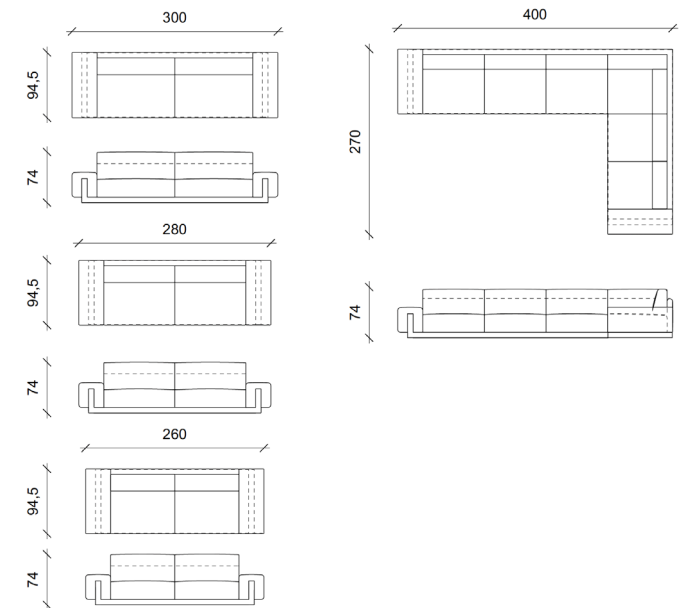

U Canapé _Sofa

Dimensions _Dimensions

260 x 94,5 x Ht 74cm _ 102 x 37 x Ht 29,1 inch
280 x 94,5 x Ht 74cm _ 110 x 37 x Ht 29,1 inch
300 x 94,5 x Ht 74cm _ 118 x 37 x Ht 29,1 inch
400 x 270 x Ht 74cm _ 157 x 106,3 x Ht 29,1 inch

Finitions _Finish options

Piètement en Mélèze grand brillant, tissu _High gloss smoked larch base, upholstered in fabric (COM)

Piètement en chêne, tissu _Oak base, upholstered in fabric (COM)

*Copyright Thierry Lemaire / 14 to 18 weeks of manufacturing excluding shipment lead time