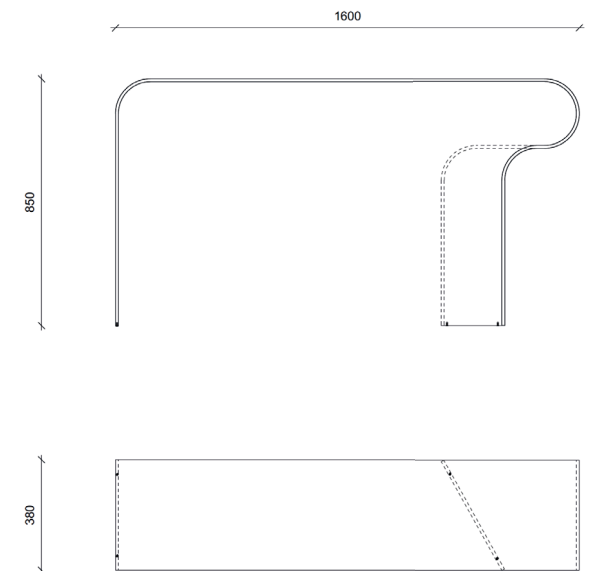

TWIST Console _Console

Dimensions _Dimensions

110 x 38 x Ht 85cm _ 43,30 x 14,96 x Ht 33,46 inch
160 x 38 x Ht 85cm _ 62,99 x 14,96 x Ht 33,46 inch

Finitions _Finish options

Travertin Alabastrino _Alabastrino travertine
Aluminium laqué, RAL au choix _Lacquered aluminum,
RAL to be selected

*Copyright Thierry Lemaire / 14 to 18 weeks of manufacturing excluding shipment lead time