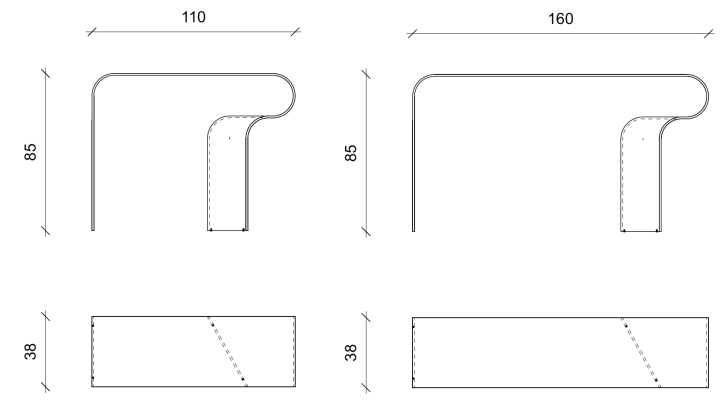

TWIST Console _Console

Dimensions _Dimensions

110 x 38 x Ht 85cm _43,30 x 14,96 x Ht 33,46 inch
160 x 38 x Ht 85cm _62,99 x 14,96 x Ht 33,46 inch

Finitions _Finish options

Aluminium laqué, RAL au choix _Lacquered aluminum,
RAL to be selected

*Copyright Thierry Lemaire / 14 to 18 weeks of manufacturing excluding shipment lead time