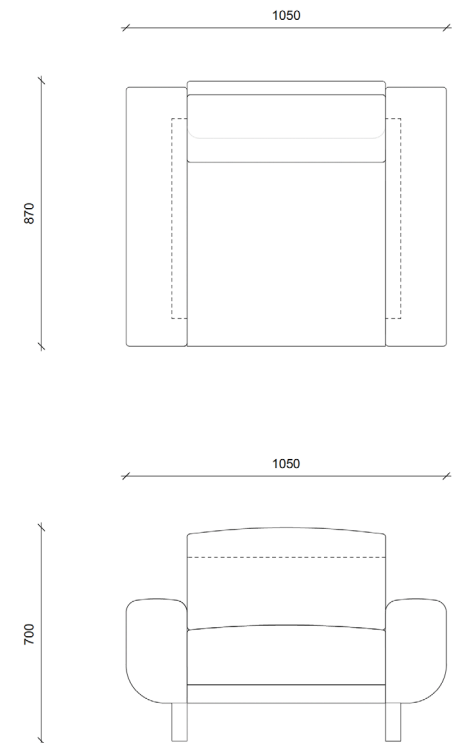

## SOUAD Fauteuil \_ Armchair

Dimensions \_Dimensions

105 x 87 x Ht 70 cm \_41,3 x 34,3 x 27,6 inch

Finitions \_Finish options

Piètement en chêne \_Oak feet

Revêtement tissu \_Upholstered in fabric

\*Copyright Thierry Lemaire / 14 to 18 weeks of manufacturing excluding shipment lead time